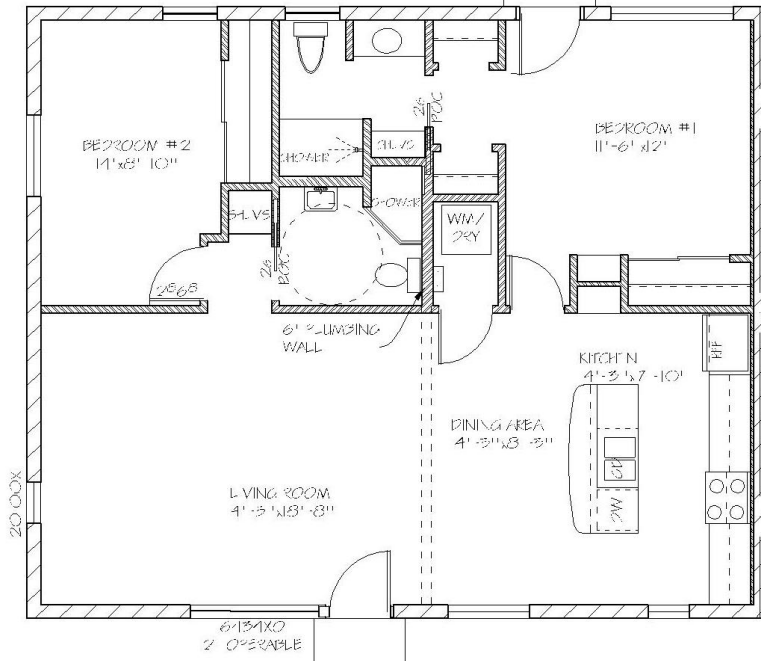

* Dimensions are approximate ~ Total Square Footage 1,080

FOR MORE INFORMATION:
WWW.SMART-LOFTS.COM
FACEBOOK.COM/SMARTLOFTS
 520.820.2723 / 520.444.3203